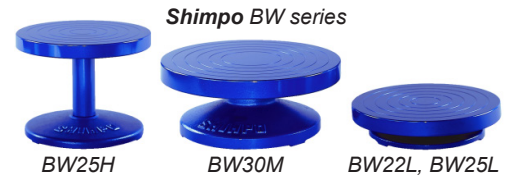

BANDING WHEELS ... help at every stage of your projects.

See your piece from every angle, or give it a spin to add smooth, even, consistent bands of color all the way around your piece. Like brushes, we recommend that you get the best banding wheel you can afford as an investment in your art. A good one will give you many years of service.

Laguna

NL273	.....8½" w x 2" high	.....(steel)	.....$119.95
NL274	.....8½" w x 6¼" high	.....(steel)	.....$151.95
NL275	.....8½" w x 5" high	.....(cast iron)	.....$99.95
NL276	.....10½" w x 6½" high	.....(steel)	.....$170.95
NL277	.....12" w x 6¼" high	.....(steel)	.....$196.95
NL278	.....12" w x 2" high	.....(steel)	.....$176.95

Shimpo

BW18L	.....7" w x 2¼" h	.....$88.00
BW22L	.....8½" w x 2⅞" h	.....$107.00
BW25L	.....9½" w x 2½" h	.....$144.00
BW25H	.....9½" w x 7½" h	.....$163.00
BW30M	.....11½" w x 4¾" h	.....$190.00

Wooden Turntables

TRN8	.....8" w	.....$33.00
TRN10	.....10" w	.....$34.00
TRN12	.....12" w	.....$42.00
TRN16	.....16" w	.....$50.00