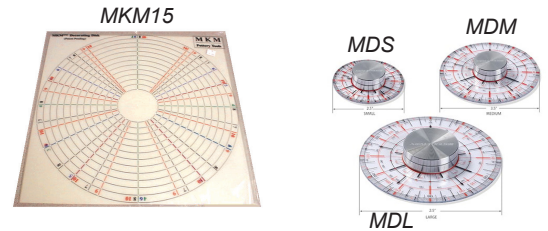

### Shimpo

BW18L	.....7" w x 2¼" h	.....\$88.00
BW22L	.....8½" w x 2⅞" h	.....\$107.00
BW25L	.....9½" w x 2½" h	.....\$144.00
BW25H	.....9½" w x 7½" h	.....\$163.00
BW30M	.....11½" w x 4¾" h	.....\$190.00

### Wooden Turntables

TRN8	.....8" w	.....\$33.00
TRN10	.....10" w	.....\$34.00
TRN12	.....12" w	.....\$42.00
TRN16	.....16" w	.....\$50.00

## DECO DISKS

Deco-Disks are a great complement and a useful accessory for your banding wheel! The Disk accommodates any round piece up to 15" in diameter, and the "rays" are your guide for even spacing of 3 to 10 axes of decorative or glaze work around the piece.

## THE DOT

The Dot is a clay level and trimming wheel in one that was designed to help with leveling clay work on a centering chuck or any trimming support before trimming. It is made with precision-machined aluminum wheels and stainless-steel ball bearings for smooth rotation.